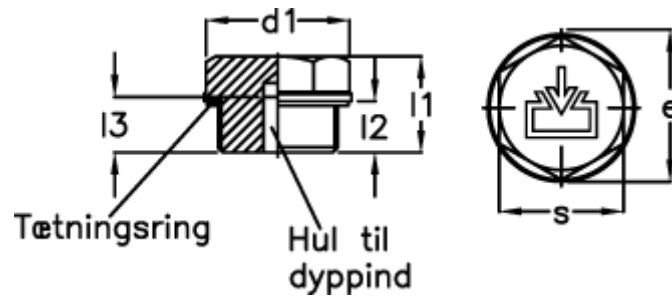

Data Sheet

Article number: 20245555

Description: E+G

Threaded plug GN 742-26-G1/2-ES-1

Measures

$d1 = 26$

$d2 = G1/2$

$d4 = M5$

$e = 24.3$

$l1 = 16.0$

$l2 = 8.5$

$s = 21$